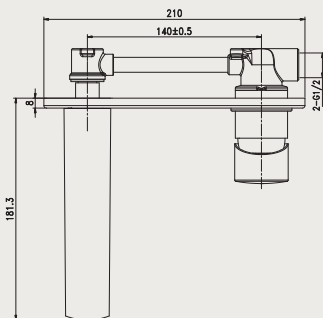

TECHNICAL DRAWING

Royal Ceramics Lanka PLC.

No.20, R.A. De Mel Mawatha, Colombo 03, Sri Lanka.

☎ 076 6 223 344 ✉ info@rcl.lk 🌐 www.rocell.com

FOLLOW US

** Dimensions of fixtures are nominal and may vary within the range of tolerance. These measurements are subject to change or cancellation. No responsibility is assumed for use of superseded or voided leaflet.